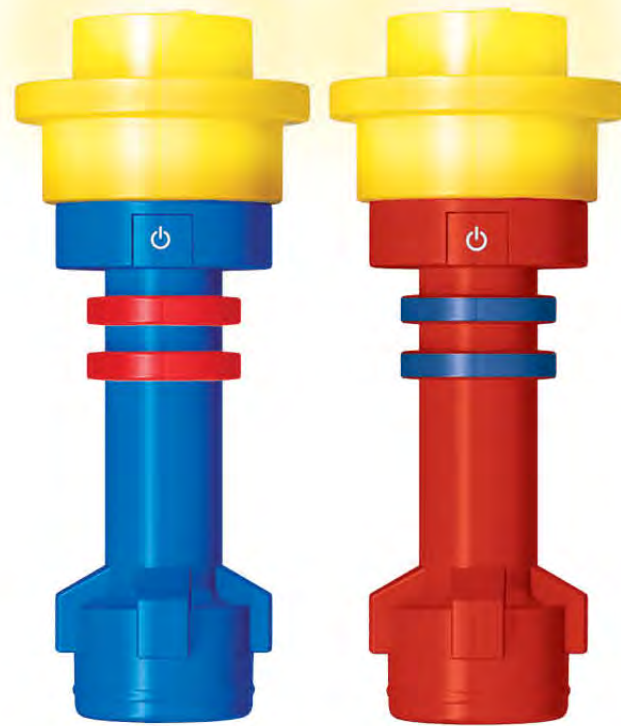

NEW 2024

LEGO® Torch Flashlight

- LEGO® 1000% scaled up flashlight element with LED.
- On-off power button.
- Removable cap that doubles as a lighted cone.
- Battery saving auto-off timer, batteries included (3 x AAA 1.5V).
- Approx. 191mm

LGL-FL5A LEGO® Torch Flashlight Blue/Red/Yellow

LGL-FL4A LEGO® Torch Flashlight Red/Blue/Yellow

LEGO® Silicone Night Light 1200% 1x1 Plate

- 1200% scaled up 1x1 plate soft-touch silicone LED night light.
- Built-in, color changing LED with 6 light modes.
- On/off power switch.
- BPA & PVC free.
- Battery saving auto-off timer.
- Batteries included (3 x AAA 1.5V).
- Approx. 95mm x 95mm x 60mm