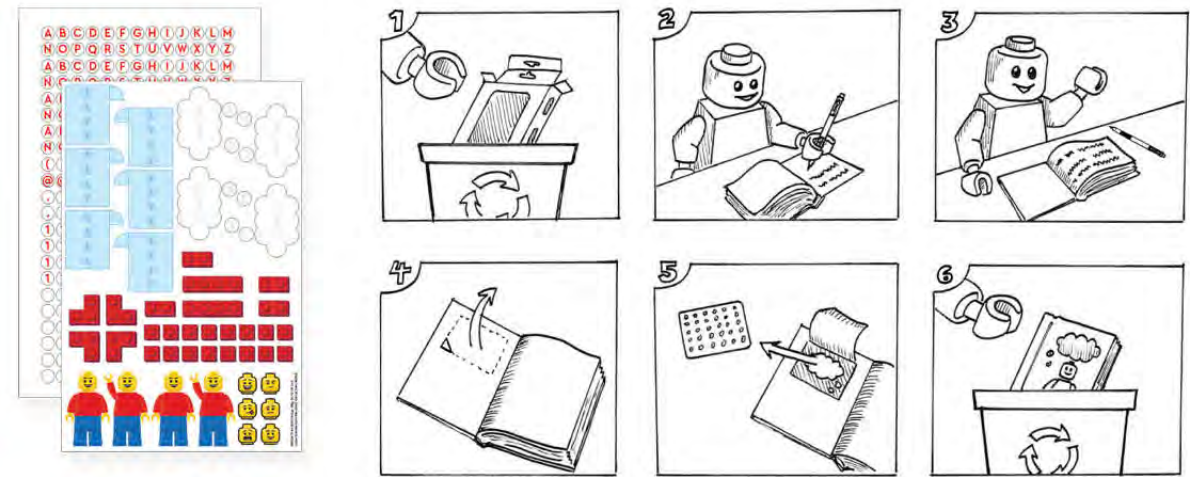

LEGO® Notebook with Gel Pen Square

- PU leather cover notebook with unique LEGO® gel pen.
- Matching color gel pen clutched to LEGO® plates keeps notebook and pen together.
- 384 page notebook, fine ruled, ivory, FSC certified paper with elastic band.
- Unique gel pen with square design prevents rolling.
- Comfort grip and gel ink for effortless writing.
- 6 vibrant LEGO® colors available.
- Notebook measures 158mm x 158mm
- Pen measures 157mm x 11mm
- Includes bonus black gel ink refill

LEGO® Sticky Notes

- Features repositional sticky notes.
- Set includes 6 pads with 48 sheets each.
- Closed booklet measures approx 139.7mm x 152.4mm x 12.7mm

LEGO® Stationery Creativity Set with Building Toy

- This 6 piece set includes: LEGO® black gel pen, yellow and red LEGO® marker, color sheet notepad, sticky notes and LEGO® duck mini-build.
- Notepad includes 48 sheets.
- Sticky notes have 48 sheets of repositionable notes.
- Closed booklet measures approx. 160mm x 177mm x 6mm

LEGO® Notebook & Pen Reclaim & Recyclable

- Next generation embedded brick journal.
- Plastic plate separates from paper journal cover for easy recycling.
- A5 size hardcover notebook and LEGO® gel pen.
- Embedded LEGO® plate in the cover holds the gel pen.
- 192 fine ruled, ivory, FSC certified paper.
- Includes gel pen with 2-1x4 genuine LEGO® plates affixed to the barrel.
- Notebook measures approx. 143mm x 215mm
- Gel pen measures approx. 157mm