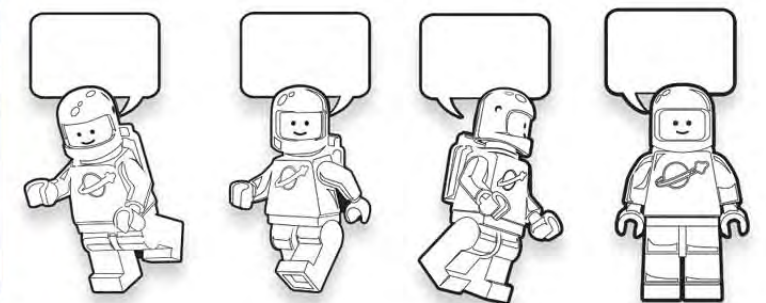

LEGO® Silicone Bag Tags

- Made of 100% super flexible silicone.
- Non-toxic, odorless and PVC Free.
- Durable strap with loop to securely fasten to bag.
- Writable surface on back for identification.
- Product height including strap approx. 165mm