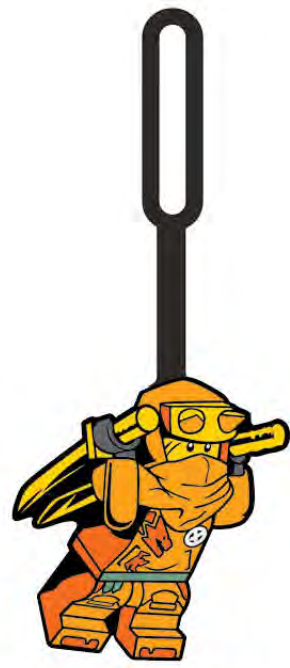

53518 LEGO® NINJAGO® Pencil Case Pop Up Lloyd

53460 LEGO® NINJAGO® Pencil Case Pop Up Kai

53325 LEGO® NINJAGO® Molded Pencil Case Kai

LIGHTS & STATIONERY

NINJAGO

LEGO® NINJAGO® Silicone Bag Tags

- Made of 100% super flexible silicone.
- Non-toxic, odorless and PVC Free.
- Durable strap with loop to securely fasten to bag.
- Writable surface on back for identification.
- Product height including strap approx. 165mm