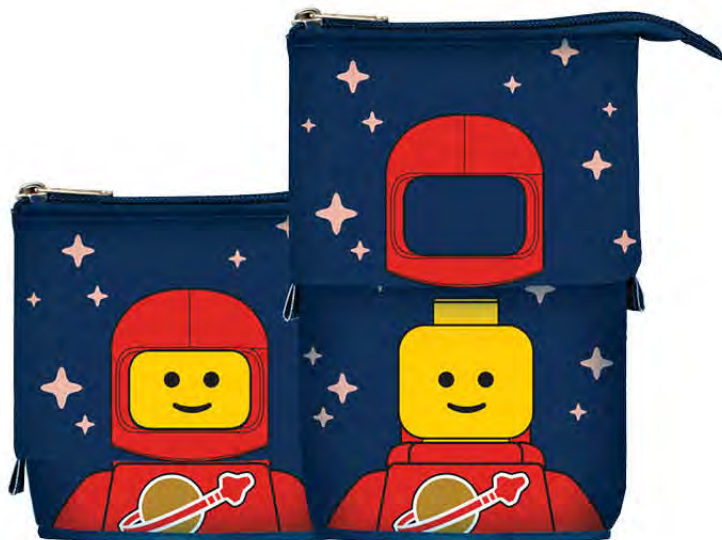

53434 LEGO® Pencil Case Pop Up Spaceman Red