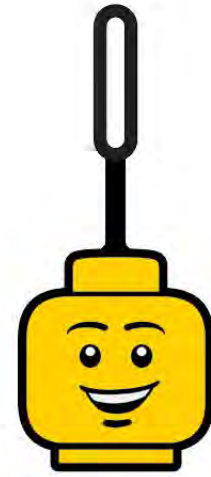

53389 LEGO® Pencil Case Pop Up Spaceman Blue

53434 LEGO® Pencil Case Pop Up Spaceman Red

53500 LEGO® Molded Pencil Case Space Bus

53451 LEGO® Filled Pencil Case Spaceman

NEW 2024

53479 LEGO® Sticky Notes Spaceman

LEGO® Silicone Bag Tags

- Made of 100% super flexible silicone.
- Non-toxic, odorless and PVC Free.
- Durable strap with loop to securely fasten to bag.
- Writable surface on back for identification.
- Product height including strap approx. 165mm