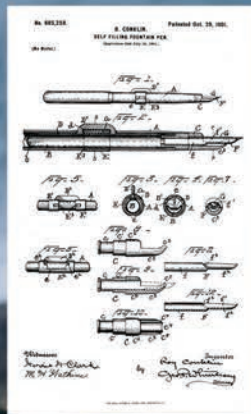

MARK TWAIN CRESCENT FILLER

In 1897, the Conklin Pen Company® revolutionized the writing industry with its patented self-filling pen, the Crescent Filler™. This innovation gained swift recognition and praise from renowned author Mark Twain, solidifying Conklin®'s place in American history as the maker of one of the most beloved pens. Bottle fill only.

BLACK CHASE

CK71134-EF - CK71137-F
CK71138-M - CK71136-B
CK71139-S - CK71133-Omniflex

VINTAGE BLUE

CK71815-EF - CK71811-F
CK71812-M - CK71814-B
CK71813-S - CK71816-Omniflex

www.conklinpens.com

MARK TWAIN CRESCENT FILLER L.E.

SELF-FILLING FOUNTAIN PEN

A unique and modern interpretation of a design classic in three brilliant editions. Two feature solid brass, a gun metal finish and a PVD coat over rainbow hues that reflect on the mirror like surface. The third edition is a crystal clear resin demo with rose gold trim. Bottle fill only.

CLEAR DEMO w/ROSEGOLD

CK71239-EF - CK71231-F
CK71232-M - CK71238-B
CK71233-S - CK71766-Omniflex

GUNMETAL

CK71896-EF - CK71891-F
CK71892-M - CK71894-B
CK71893-S - CK71897-Omniflex

CRESCENT RAINBOW

CK71806-EF - CK71801-F
CK71802-M - CK71804-B
CK71803-S - CK71807-Omniflex

7 | www.conklinpens.com