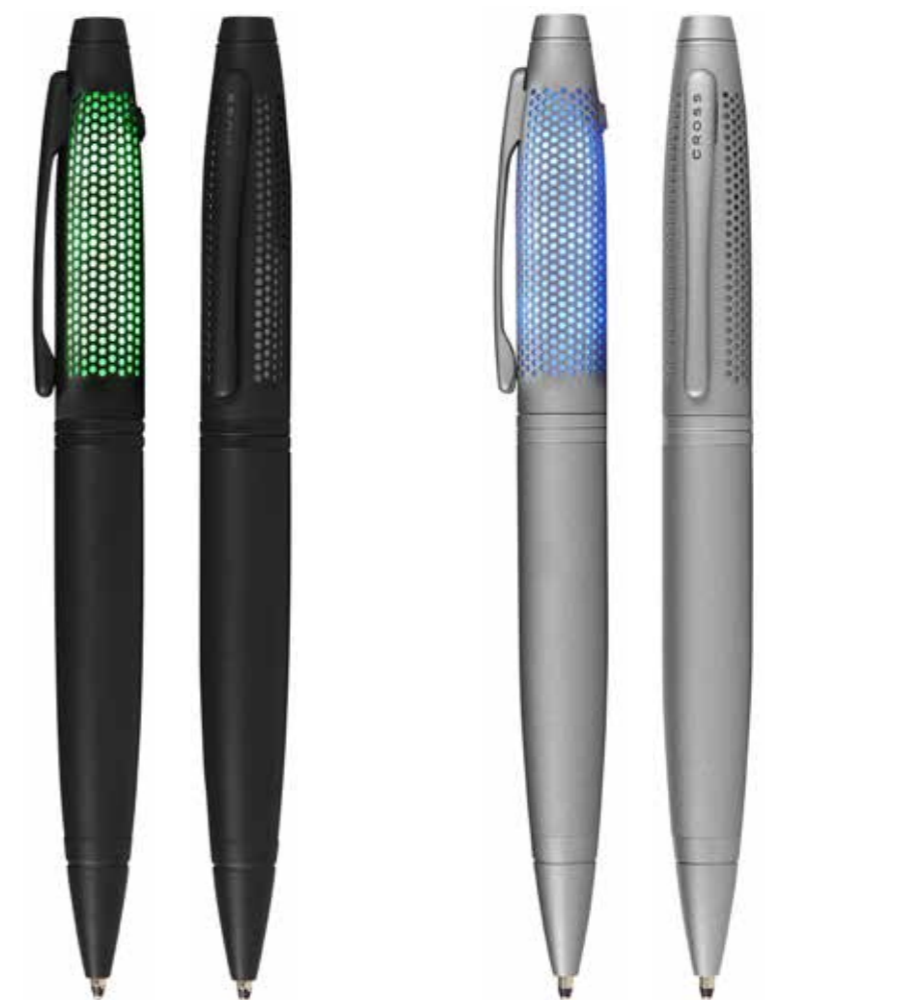

**PREMIUM GIFT BOX AT0555-5**  
Selectip® Rollerball Pen

**FORMULA RED**

Metallic fusion finish with polished chrome appointments.

**PREMIUM GIFT BOX AT0555-7**  
Selectip® Rollerball Pen

**SELF-SERVE PACKAGING AT0555S-2**  
Selectip® Rollerball Pen

**SELF-SERVE PACKAGING AT0555S-3**  
Selectip® Rollerball Pen

SLIDE.  
WRITE.  
SNAP.  
REPEAT.

Edge appeals to innovators with its quick-action slide open/snap shut technology and convertible design. The smooth gel ink rollerball pen becomes a ballpoint with a simple change of refill.

# LIGHT. BRIGHT. WRITE.

Introducing Lumina, the only Cross Pen that lights up. Changes from one colour to the next with a quick click. A bold new interactive writing experience powered by exceptional Cross quality and performance.

**NEW! MATT BLACK LACQUER**  
Ballpoint Pen with Red, Golden Yellow and Green LED lights.

**NEW! TITANIUM GREY LACQUER**  
Ballpoint Pen with Red, Blue and Purple LED Lights.

**AT0112-28**  
Ballpoint Pen