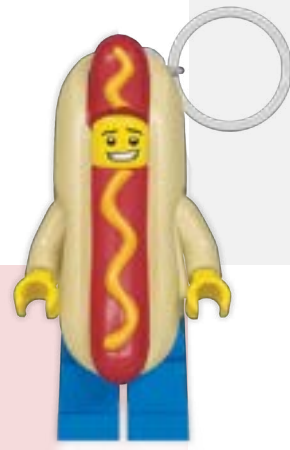

LGL-KE119H