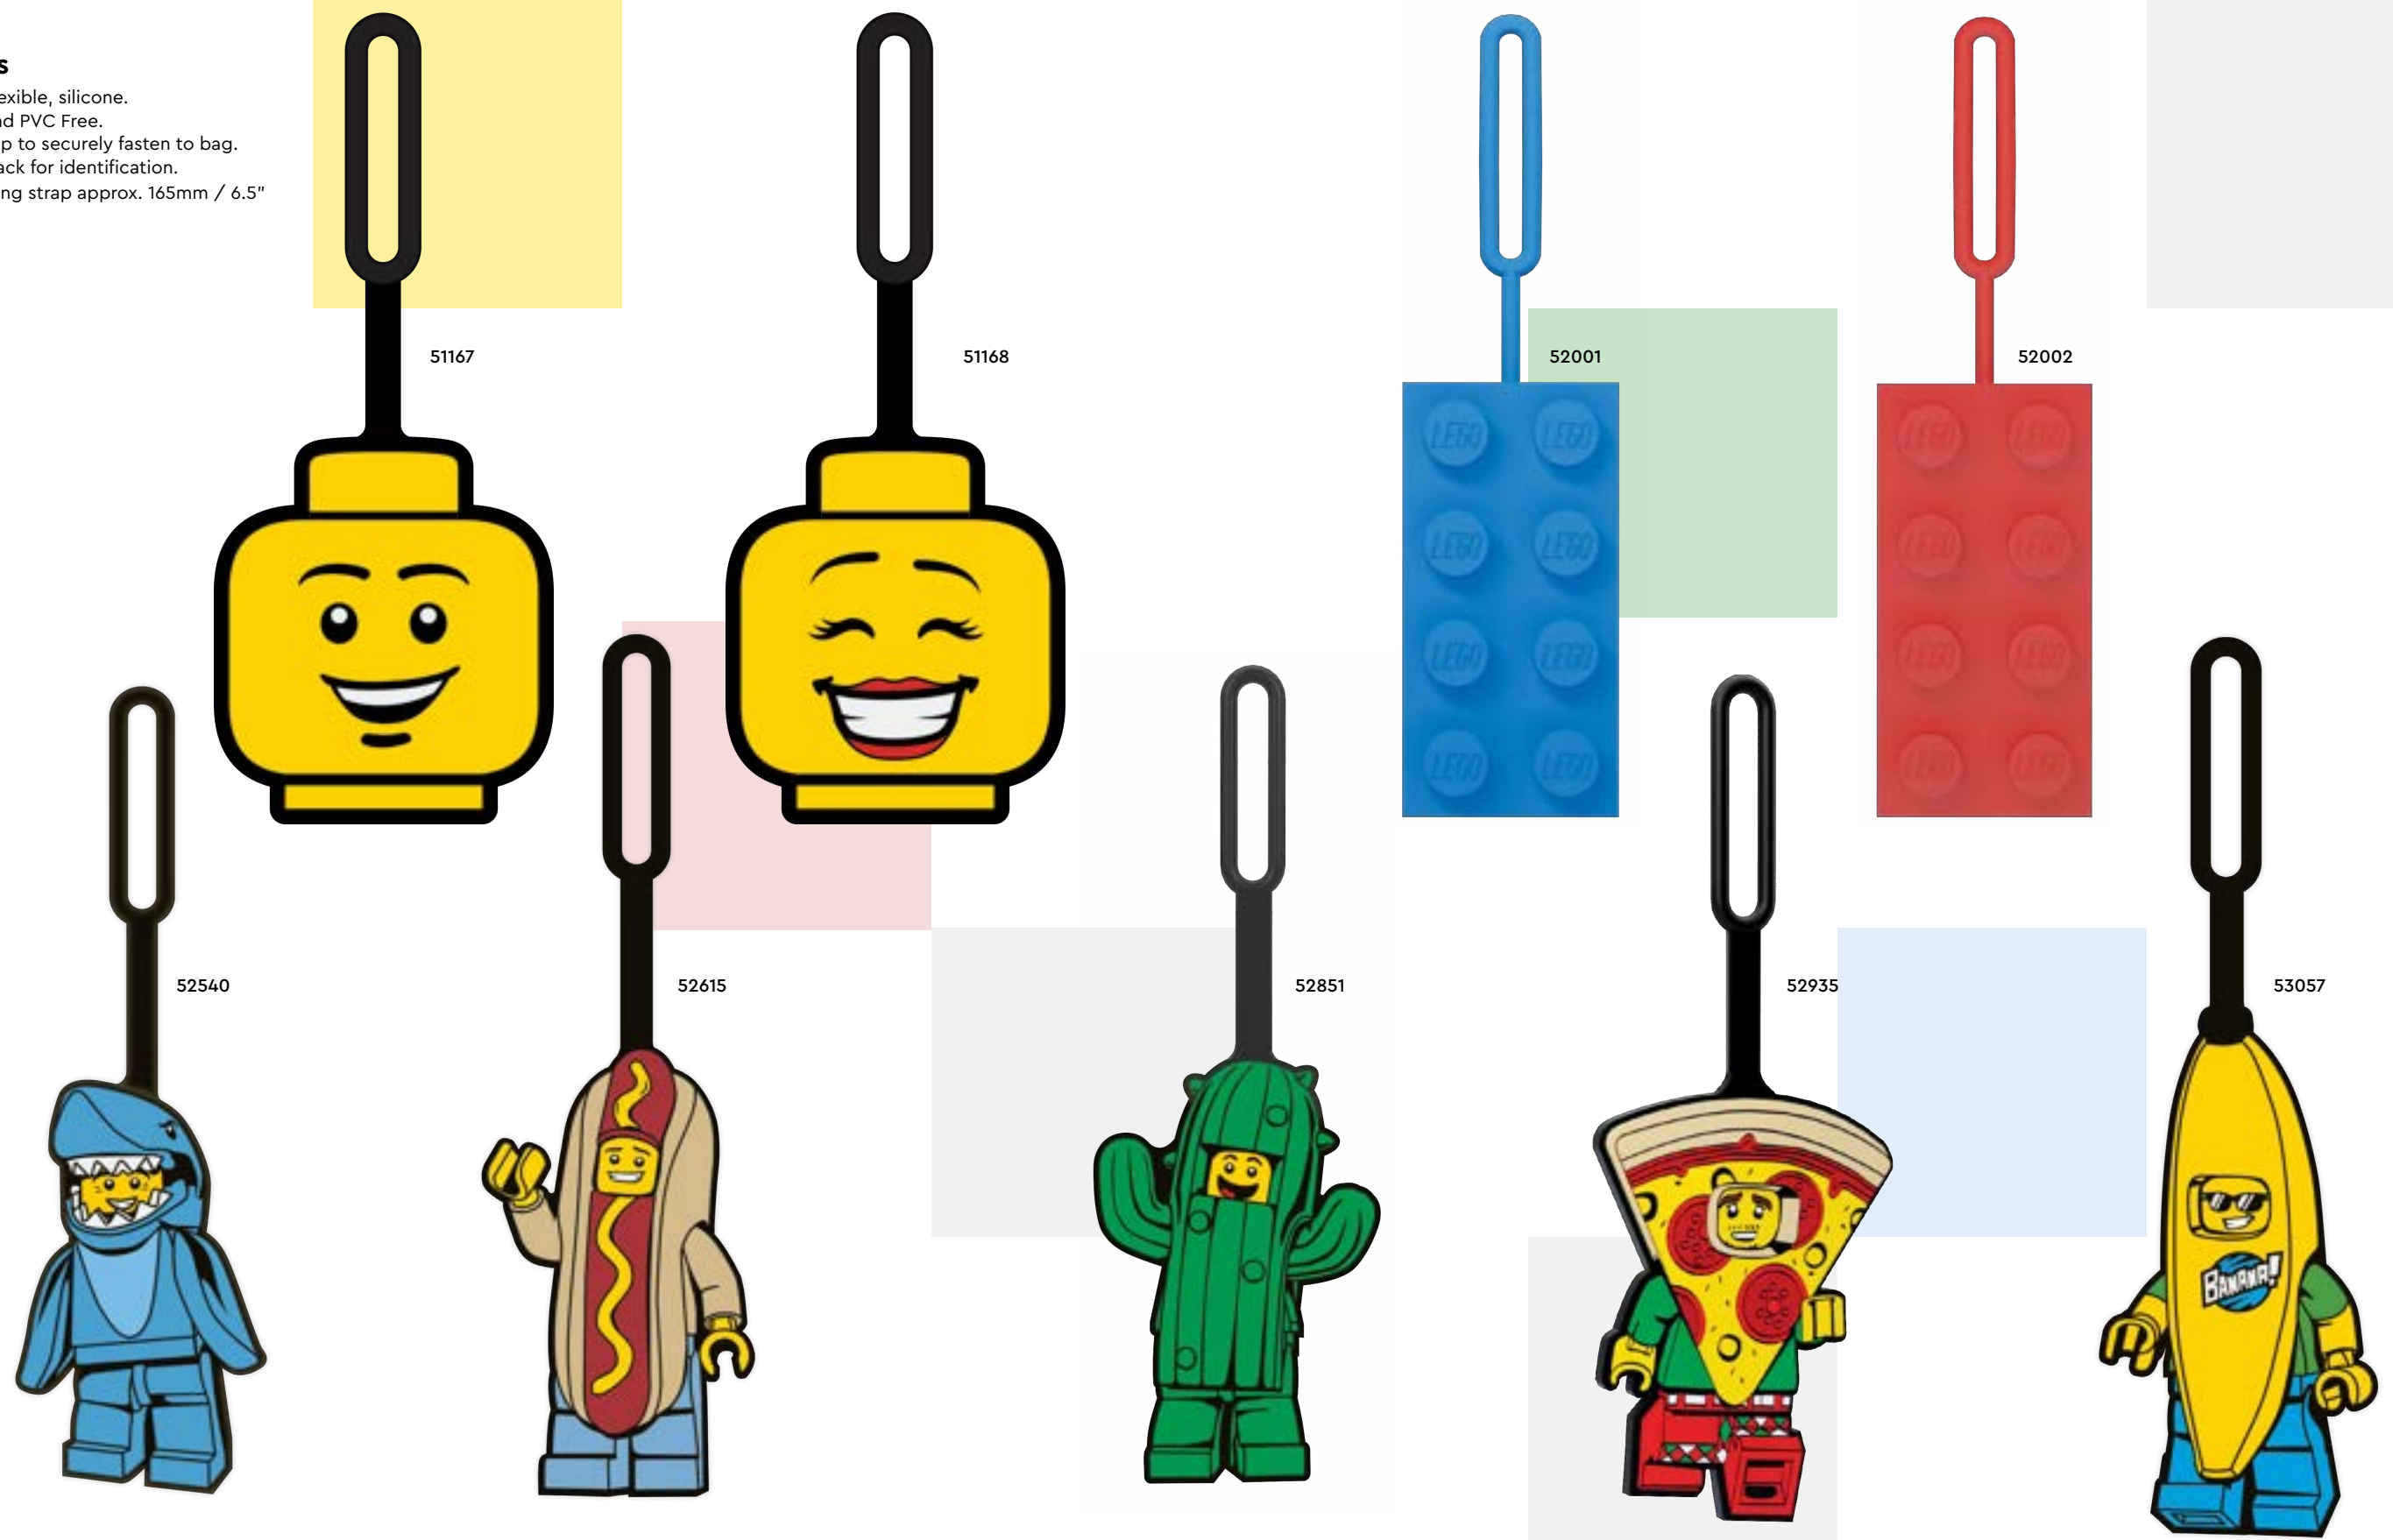

- 52257A** Blue
- 52438A** Red Violet
- 52439A** Red
- 52441A** Yellow
- 52443A** Green
- 52447A** Black

STATIONERY

LEGO® Iconic S2.0 Pen Pal, Gel Pen with Minifigure

- Set includes LEGO® gel pen and classic LEGO® minifigure.
- Unique gel pen with 2-1x4 genuine LEGO® plates affixed to the barrel.
- Square design prevents rolling.
- Comfort grip and gel ink for effortless writing.
- Measures approx. 157mm / 6.2" long

BAG TAGS

Silicone Bag Tags

- Made of 100% super flexible, silicone.
- Non-toxic, odorless and PVC Free.
- Durable strap with loop to securely fasten to bag.
- Writable surface on back for identification.
- Product height including strap approx. 165mm / 6.5"

53057 Banana Guy

KEYCHAIN LIGHTS

LEGO® Iconic Keychain Lights

- LEGO® Iconic 175% scaled up minifigure keychain with LED light.
- Posable head, arms, hands, and legs.
- On-off power button.
- Batteries included (2 x CR2025 3V).
- Approx. 76mm / 3" tall.