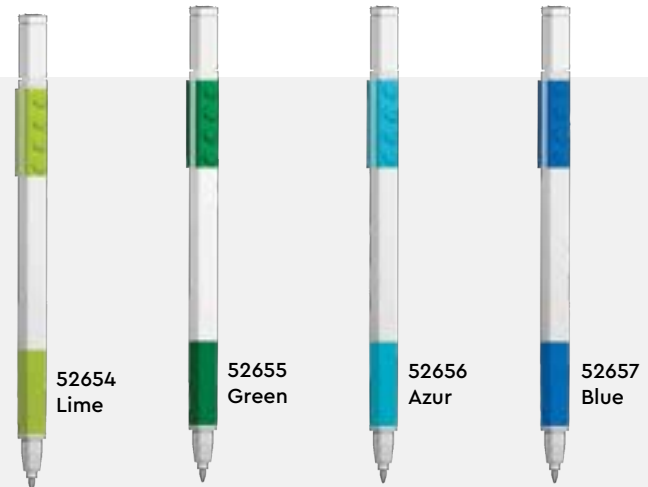

2023 1HY Lights Stationery Accessories

STATIONERY

LEGO® Iconic S2.0 Gel Pen

- Gel pen with 2-1x4 genuine LEGO® plates affixed to the barrel.
- Square design prevents rolling.
- Comfort grip and gel ink for effortless writing.
- 0.7mm medium point.
- Measures approx. 157mm / 6.2" long

- 52650** Red Violet
- 52651** Red
- 52652** Orange
- 52653** Yellow
- 52654** Lime
- 52655** Green
- 52656** Azur
- 52657** Blue
- 52658** Lavender
- 52659** Brown
- 52660** Black
- 52661** Grey

LEGO® Iconic S2.0 Locking Notebook with LEGO® Gel Pen

- PU leather cover notebook with unique LEGO® gel pen.
- Matching color gel pen clutched to LEGO® plates keeps notebook and pen together.
- 384 page notebook, fine ruled, ivory, FSC certified paper with elastic band.
- Unique gel pen with square design prevents rolling.
- Comfort grip and gel ink for effortless writing.
- 6 vibrant LEGO® colors available.
- Notebook measures 158mm x 158mm / 6.2" x 6.2" square
- Pen measures 157mm x 11mm / 6.2" x .43"

- 52257A** Blue
- 52438A** Red Violet
- 52439A** Red
- 52441A** Yellow
- 52443A** Green
- 52447A** Black

STATIONERY

LEGO® Iconic S2.0 Pen Pal, Gel Pen with Minifigure

- Set includes LEGO® gel pen and classic LEGO® minifigure.
- Unique gel pen with 2-1x4 genuine LEGO® plates affixed to the barrel.
- Square design prevents rolling.
- Comfort grip and gel ink for effortless writing.
- Measures approx. 157mm / 6.2" long