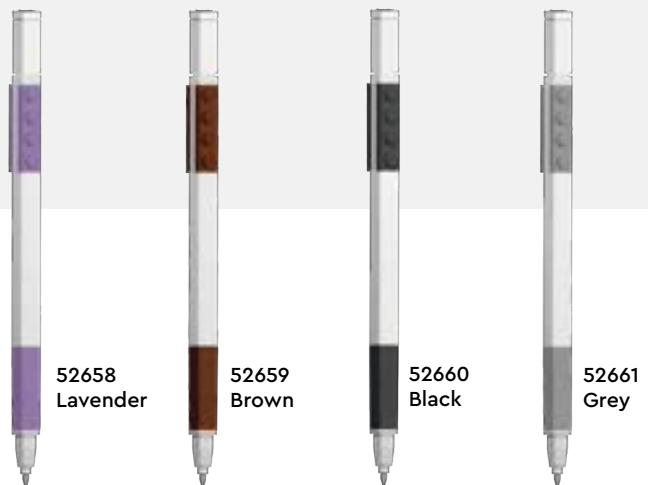

2023 1HY Lights Stationery Accessories

STATIONERY

LEGO® Iconic S2.0 Gel Pen

- Gel pen with 2-1x4 genuine LEGO® plates affixed to the barrel.
- Square design prevents rolling.
- Comfort grip and gel ink for effortless writing.
- 0.7mm medium point.
- Measures approx. 157mm / 6.2" long

- 52650** Red Violet
- 52651** Red
- 52652** Orange
- 52653** Yellow
- 52654** Lime
- 52655** Green
- 52656** Azur
- 52657** Blue
- 52658** Lavender
- 52659** Brown
- 52660** Black
- 52661** Grey

LEGO® Iconic S2.0 Locking Notebook with LEGO® Gel Pen

- PU leather cover notebook with unique LEGO® gel pen.
- Matching color gel pen clutched to LEGO® plates keeps notebook and pen together.
- 384 page notebook, fine ruled, ivory, FSC certified paper with elastic band.
- Unique gel pen with square design prevents rolling.
- Comfort grip and gel ink for effortless writing.
- 6 vibrant LEGO® colors available.
- Notebook measures 158mm x 158mm / 6.2" x 6.2" square
- Pen measures 157mm x 11mm / 6.2" x .43"

- 52257A** Blue
- 52438A** Red Violet
- 52439A** Red
- 52441A** Yellow
- 52443A** Green
- 52447A** Black

STATIONERY

LEGO® Iconic S2.0 Pen Pal, Gel Pen with Minifigure

- Set includes LEGO® gel pen and classic LEGO® minifigure.
- Unique gel pen with 2-1x4 genuine LEGO® plates affixed to the barrel.
- Square design prevents rolling.
- Comfort grip and gel ink for effortless writing.
- Measures approx. 157mm / 6.2" long