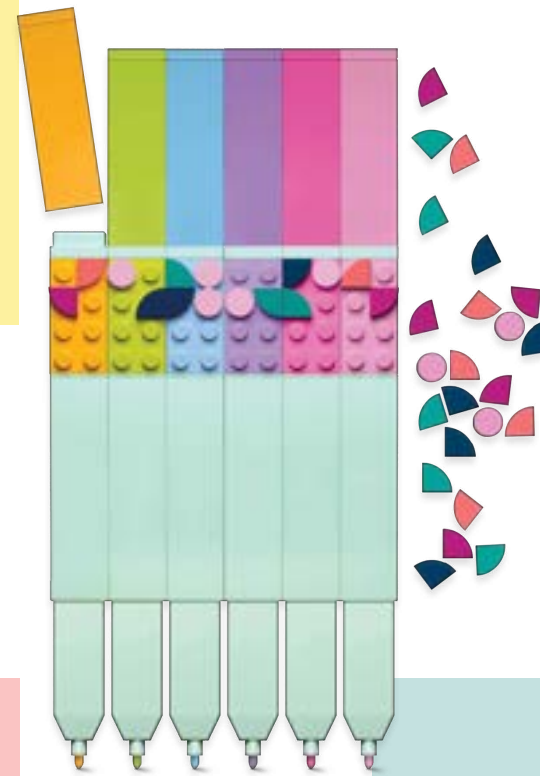

53365

53366

53367

SUBJECT TO CHANGE
PENDING
APPROVAL

DOTS™

STATIONERY

52799 LEGO® DOTSTM Pencil Box

- Featuring 4 genuine LEGO® plates embedded cover.
- Includes 46 LEGO® DOTSTM colorful tiles for custom decorating.
- Made from durable ABS plastic.
- Size 216mm x 76mm x 32mm / 8.5"L x 3"W x 1.25"D

52799

52797 LEGO® DOTSTM 6 Pack Markers

- Marker with 2-2x4 genuine LEGO® plates affixed to the barrel.
- Unique marker with rectangular design prevents rolling.
- Includes 6 Markers & 40 genuine LEGO® DOTSTM tiles.
- Fine marker tip makes detailed coloring effortless.
- Includes 6 marker colors: flame orange, lime, royal blue, lavender, bright & light pink.
- Measures 157mm / 6.2" long