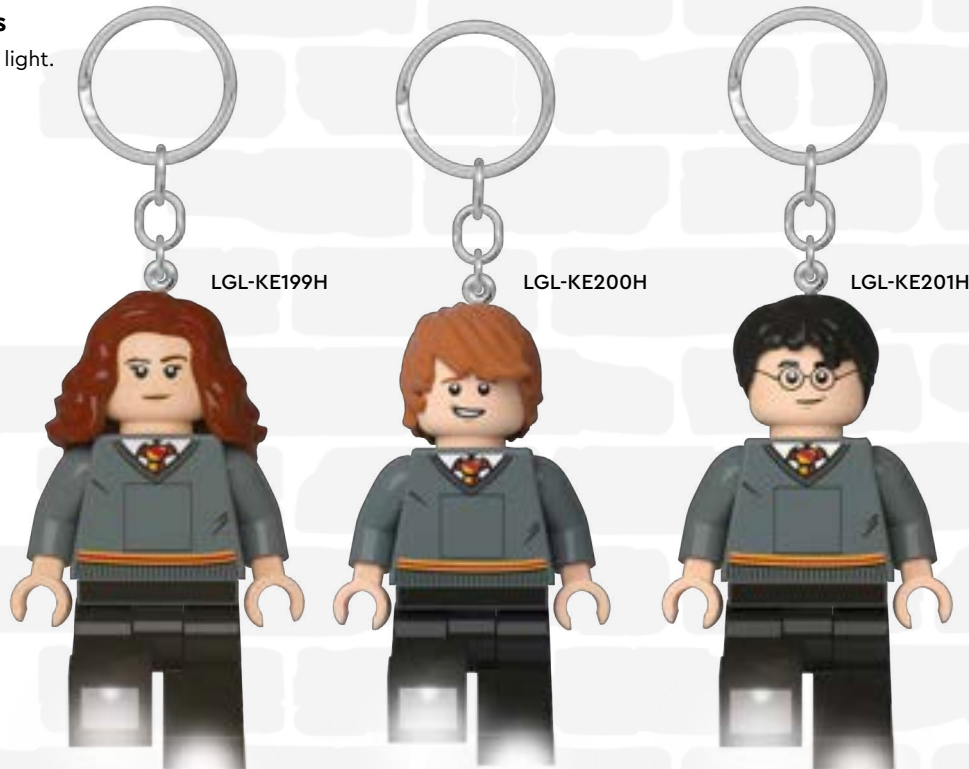

- LGL-LP37A** Blue
- LGL-LP38A** Red
- LGL-LP39A** Pink
- LGL-LP40A** White
- LGL-LP41A** Green
- LGL-LP42A** Yellow

LGL-LP37A

LGL-LP38A

LGL-LP39A

LGL-LP40A

LGL-LP41A

LGL-LP42A

Harry Potter

WIZARDING WORLD

LIGHTS

LEGO® Harry Potter™ Keychain Lights

- 175% scaled up minifigure keychain with LED light.
- Posable head, arms, hands, and legs.
- On-off power button.
- Batteries included (2 x CR2025 3V).
- Approx. 76mm / 3" tall

LGL-KE199H Hermione Granger™

LGL-KE200H Ron Weasley™

LGL-KE201H Harry Potter™

LEGO® Harry Potter™ Torches

- 300% scaled up minifigure LED torch.
- Posable.
- On-off power button.
- Batteries included (1 x AA 1.5V).
- Auto-off timer.
- Approx. 128mm / 5" tall

LGL-TO49 Harry Potter™

LGL-TO50 Harry Potter™ Quidditch™

LGL-HE33 LEGO® Harry Potter™ Quidditch™ Head Lamp

- 175% scaled up minifigure LED head lamp.
- Posable.
- On-off power button.
- Batteries included (2 x CR2025 3V).
- Battery-saving auto-off timer.
- Elastic headband.
- Product approx. 76mm / 3" tall