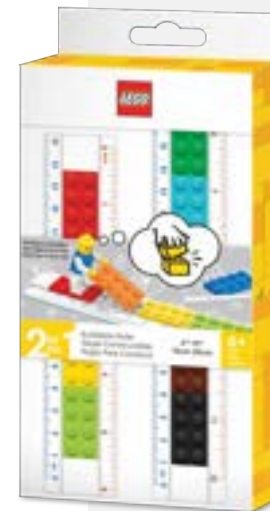

STATIONERY

LEGO® Iconic S2.0 Pen Pal, Gel Pen with Minifigure

- Set includes LEGO® gel pen and classic LEGO® minifigure.
- Unique gel pen with 2-1x4 genuine LEGO® plates affixed to the barrel.
- Square design prevents rolling.
- Comfort grip and gel ink for effortless writing.
- Measures approx. 157mm / 6.2" long

52600: Blue Gel Ink Pen, 0.7mm, medium point

52601: Black Gel Ink Pen, 0.7mm, medium point

52602: Red Gel Ink Pen, 0.7mm, medium point

52603: Black Mechanical, 0.7mm, No.2 graphite

LEGO® Iconic S2.0 Gel Pens

- Unique gel pen with 2-1x4 genuine LEGO® plates affixed to the barrel.
- Square design prevents rolling.
- Comfort grip and gel ink for effortless writing. 0.7mm medium point.
- Approx 157mm / 6.2" long

51513: 3 Pack: red, blue & black

53100: 10 Pack: violet, red, orange, yellow, lime, green, azul, blue, lavender & black.

53101 LEGO® Iconic S2.0 Markers

- Unique marker with 2-2x4 genuine LEGO® plates affixed to the barrel.
- Rectangular design prevents rolling.
- Fine tip enables detailed coloring.
- 10 Colors: violet, red, orange, yellow, lime, green, azul, blue, lavender & black.
- Measures approx 157mm / 6.2" long

51685 LEGO® Iconic S2.0 Highlighters – 3 Pack

- Unique highlighter with 2-2x4 genuine LEGO® plates affixed to the barrel.
- Square design prevents rolling.
- Chiseled tip enables detailed highlighting.
- Set contains 3 LEGO® highlighters: orange, yellow & azul
- Approx 157mm long / 6.2"

52053 LEGO® Iconic S2.0 Stationery Set with Minifigure