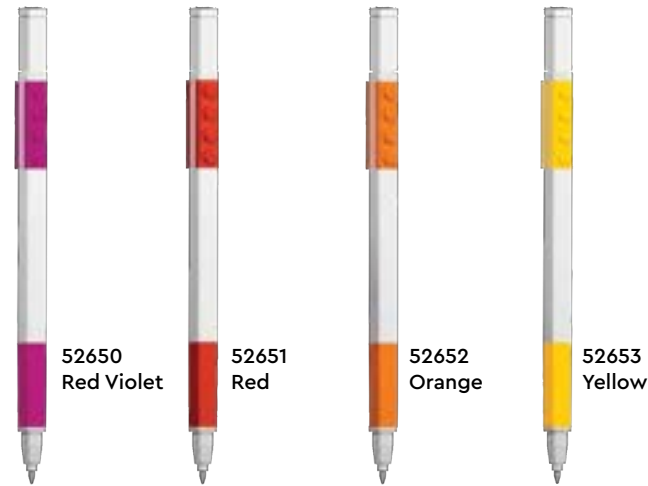

2023 1HY Lights Stationery Accessories

STATIONERY

LEGO® Iconic S2.0 Gel Pen

- Gel pen with 2-1x4 genuine LEGO® plates affixed to the barrel.
- Square design prevents rolling.
- Comfort grip and gel ink for effortless writing.
- 0.7mm medium point.
- Measures approx. 157mm / 6.2" long

- 52650** Red Violet
- 52651** Red
- 52652** Orange
- 52653** Yellow
- 52654** Lime
- 52655** Green
- 52656** Azur
- 52657** Blue
- 52658** Lavender
- 52659** Brown
- 52660** Black
- 52661** Grey

LEGO® Iconic S2.0 Locking Notebook with LEGO® Gel Pen

- PU leather cover notebook with unique LEGO® gel pen.
- Matching color gel pen clutched to LEGO® plates keeps notebook and pen together.
- 384 page notebook, fine ruled, ivory, FSC certified paper with elastic band.
- Unique gel pen with square design prevents rolling.
- Comfort grip and gel ink for effortless writing.
- 6 vibrant LEGO® colors available.
- Notebook measures 158mm x 158mm / 6.2" x 6.2" square
- Pen measures 157mm x 11mm / 6.2" x .43"

- 52257A** Blue
- 52438A** Red Violet
- 52439A** Red
- 52441A** Yellow
- 52443A** Green
- 52447A** Black

STATIONERY

LEGO® Iconic S2.0 Pen Pal, Gel Pen with Minifigure

- Set includes LEGO® gel pen and classic LEGO® minifigure.
- Unique gel pen with 2-1x4 genuine LEGO® plates affixed to the barrel.
- Square design prevents rolling.
- Comfort grip and gel ink for effortless writing.
- Measures approx. 157mm / 6.2" long