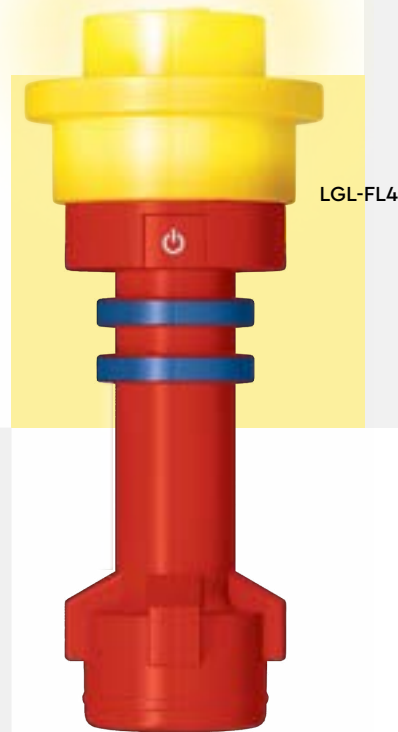

TORCHES

LEGO® Iconic Torch

LEGO® Iconic 1000% scaled up flashlight element with LED, on-off power button, removable cap that doubles as a lighted cone, battery saving auto-off timer, batteries included (3 x AAA 1.5V), approx. 191mm / 7.5" tall.

LGL-FL4 Red

LGL-FL5 Blue

LEGO® Minifigure Torches

- LEGO® Iconic 300% scaled up minifigure LED torch.
- Posable.
- On-off power button.
- Batteries included (1 x AA 1.5V).
- Auto-off timer.
- Approx. 128mm / 5" tall

LGL-TO45 Surgeon

LGL-TO46 Veterinarian

LGL-TO48 Male Doctor

53124P LEGO® Iconic Medial Professional 9 Piece Mixed CDU

- Stadium seating style elevates each row for best product presentation.
- 20cm x 15cm 26cm / 8" x 6" x 10"
- 3 x **LGL-TO45** Surgeon
- 3 x **LGL-TO46** Veterinarian
- 3 x **LGL-TO48** Male Doctor

LGL-FL4